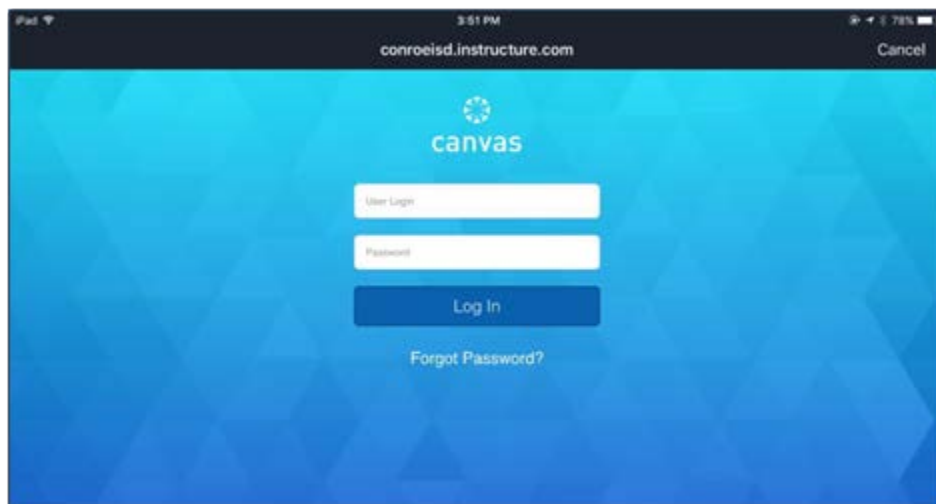

Canvas on a Mobile Device

Download the free Canvas by Instructure app.

[Apple](#)

[Android](#)

On the start screen, type **Conroe ISD**.

Your User Login and Password are the same as [Parent Access Center](#). Passwords are case sensitive.